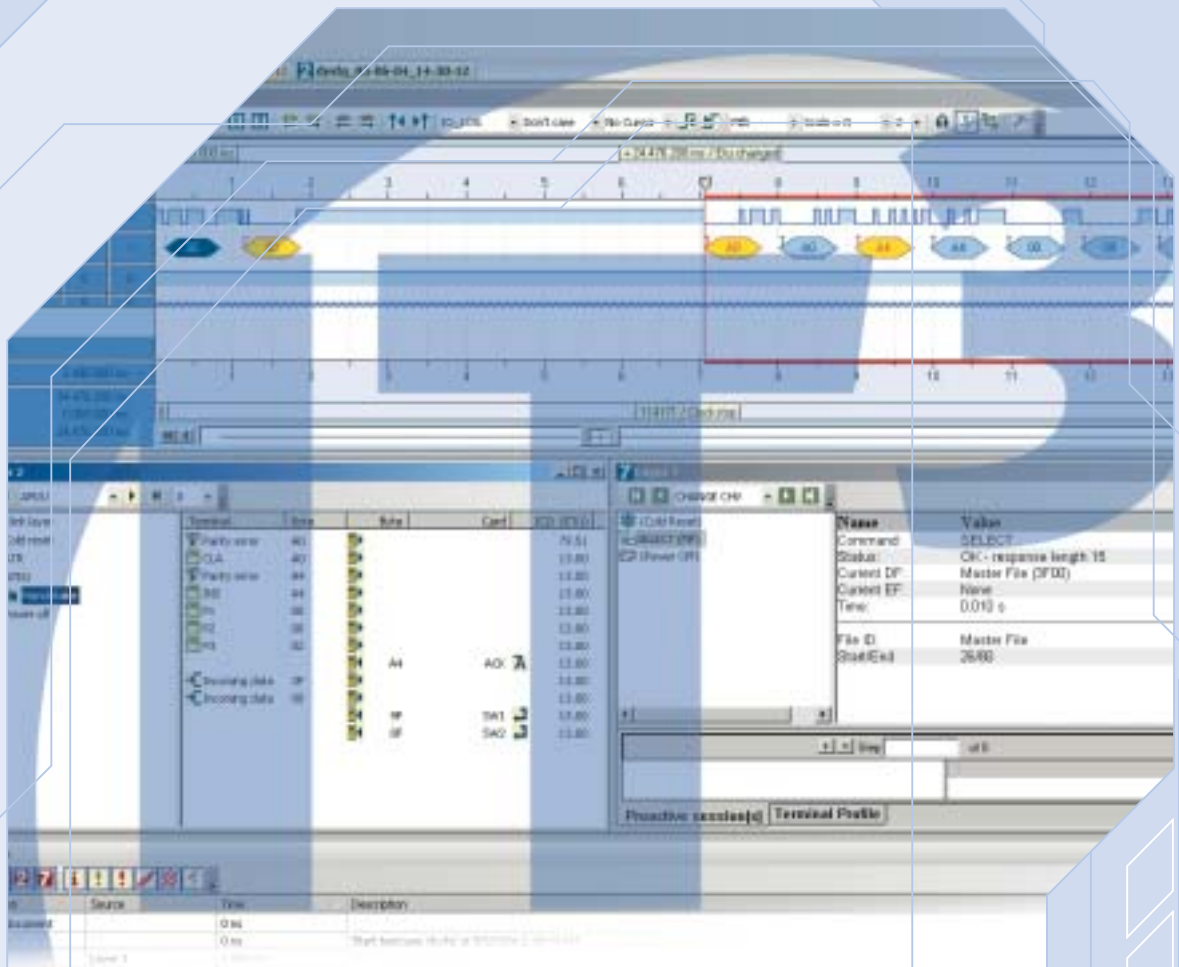

TESTABILITY FROM COMPRION

→ FOR YOUR IT³ **IT³ VIEWER**

Some things are made for sharing – like the information from your IT³ system. But what do you do when your partners don't have their own IT³? It's simple – use IT³ Viewer. This software package allows you and your partners to view and analyse test sequences recorded using IT³ equipment with exactly the same GUI as on your IT³ system.

COMPRION

→ FOR YOUR IT³

IT³ VIEWER

1. Record

2. Transport

3. Analyse

Features:

- The IT³ Viewer lets users view test data on a standalone Windows PC recorded with an IT³ test device.
- The GUI offers exactly the same picture of a test sequence as if the file would be shown with a test device including: search functions, interpretations and translations
- Build-In decompression of test logs using ZIP-file format
- Supports various technologies as GSM, 3G(UMTS), CDMA 2000, (U)SAT